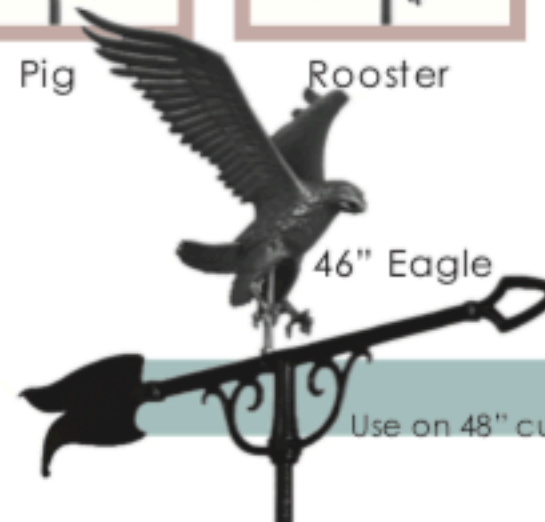

Antique Auto

Buck

Country Doctor

Cow

Eagle

Use on any cupolas

30"

30" Duck

Horse

No Ornament

Pheasant

Pig

Rooster

46" Horse

46" Rooster

Sailboat

Spear

Tractor

46" Eagle

46"

Use on 48" cupolas or larger

46" weathervanes are 3-D/full-bodied