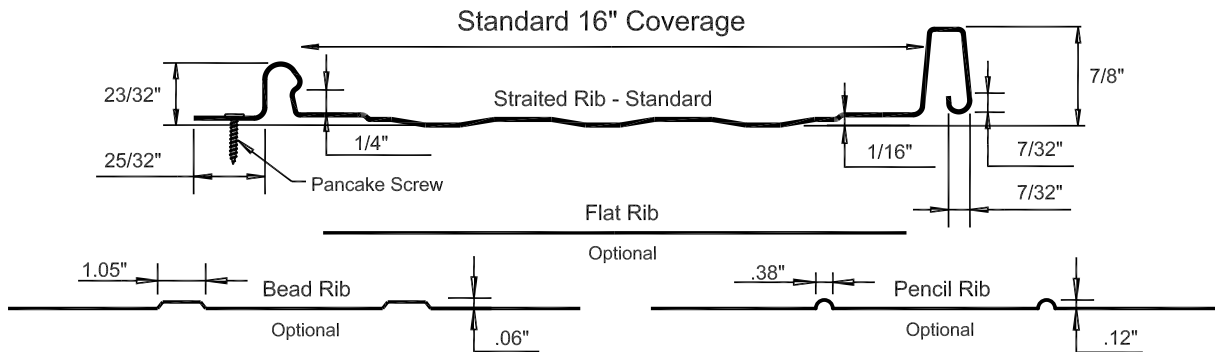

1" LO-LOK Standing Seam Panel

* 16" Standard Coverage - also available 12"-24" coverage
 * Standard Striated Rib - also available in Bead, Pencil, and Flat

*See Reverse for Trim Profiles

<p>EAVE ASSEMBLY LL ASSY #1 DRIP EDGE P89</p>	<p>LL RAKE ASSEMBLY OPTION 1 LL ASSY #15 RAKE NO STARTER LL208</p> <p>ACCESSORIES • Tacky Tape 3/4" x 3/32" x 45'</p>	<p>VALLEY ASSEMBLY LL ASSY #10</p> <p>ACCESSORIES • Tacky Tape 3/4" x 3/32" x 45'</p> <p>W VALLEY P6</p> <p>VALLEY CLEAT LL205</p>	<p>LL SIDEWALL ASSEMBLY OPTION 1 LL ASSY #6</p> <p>ACCESSORIES • Tacky Tape 3/4" x 3/32" x 45'</p> <p>SIDEWALL LL211</p> <p>Z FLASHING LL206</p>	<p>LL SIDEWALL ASSEMBLY OPTION 2 LL ASSY #17 SIDEWALL NO Z LL210</p> <p>ACCESSORIES • Tacky Tape 3/4" x 3/32" x 45'</p>
<p>VENTED RIDGE ASSEMBLY LL ASSY #12</p> <p>ACCESSORIES • Ridgevent 1" x 2" x 20'</p> <p>RIDGE CAP P7</p> <p>RIDGE CAP STARTER LL232</p>	<p>LL RAKE ASSEMBLY OPTION 2 LL ASSY #2</p> <p>ACCESSORIES • Tacky Tape 3/4" x 3/32" x 45'</p>	<p>LL TRANSITION ASSEMBLY LL ASSY #14</p> <p>ACCESSORIES • Tacky Tape 3/4" x 3/32" x 45'</p>	<p>LL ENDWALL ASSEMBLY LL ASSY #3</p> <p>ACCESSORIES • Tacky tape 3/4" x 3/32" x 45'</p>	<p>VENTED MONOSLOPE ASSEMBLY LL ASSY #13</p> <p>ACCESSORIES • Ridgevent 1" x 2" x 20'</p>
<p>LL HIP ASSEMBLY LL ASSY #7</p> <p>ACCESSORIES • Tacky Tape 3/4" X 3/32" X 45'</p> <p>HIP CAP PLAIN P5</p> <p>Z FLASHING LL206</p>	<p>RAKE LL215</p> <p>RAKE STARTER LL201</p> <p>Z FLASHING LL206</p>	<p>INSIDE TRANSITION LL213</p> <p>Z FLASHING LL206</p> <p>VALLEY CLEAT LL205</p>	<p>LL ENDWALL ASSEMBLY LL ASSY #3</p> <p>ACCESSORIES • Tacky tape 3/4" x 3/32" x 45'</p> <p>ENDWALL LL213</p> <p>Z FLASHING LL206</p>	<p>MONOSLOPE RIDGE CAP LL226</p> <p>ONE WAY CAP STARTER LL222</p> <p>VALLEY CLEAT LL205</p>

* Trims available to match panel material.
* Stock and Special trims are 10'3" long.
* Please present drawings for all special trims.
inch in girth.