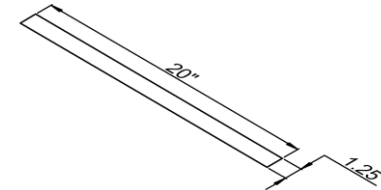

GUTTER PARTS AND ACCESSORIES

K-STYLE

4321 Bolton Rd
Gasport, NY 14067
(716) 772-7029

Check out allmetalworksinc.com for more Gutter Details

DOWNSPOUT - 2" X 3"

Standard 10' length only

A ELBOW - 2" X 3"

B ELBOW - 2" X 3"

GUTTER COIL

11 3/4" width for 5k
15" width for 6k

2 3/8" DROP

HIDDEN HANGER

5k and 6k available

DOWNSPOUT STRAP

1 1/4" x 20"

TOUCH UP PAINT