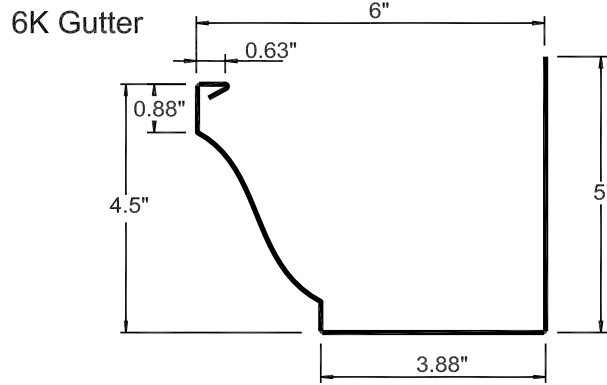

5K and 6K Gutter

*Gutters available in custom lengths

*Seamless gutter forming machine (can be run on site)

*See Reverse for Accessories