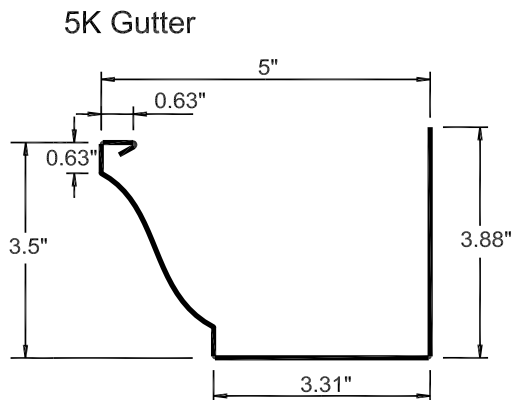

24 GA

*Available for special order

16 oz Copper

*Available for special order

5K and 6K Gutter

*Gutters available in custom lengths

*Seamless gutter forming machine (can be run on site)

*See Reverse for Accessories

GUTTER PARTS AND ACCESSORIES

K-STYLE

4321 Bolton Rd
Gasport, NY 14067
(716) 772-7029

Check out allmetalworksinc.com for more Gutter Details

DOWNSPOUT - 2" X 3"

Standard 10' length only

A ELBOW - 2" X 3"

B ELBOW - 2" X 3"