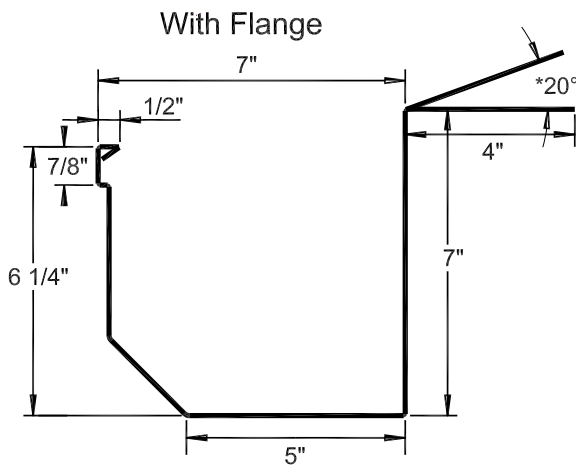

*Specify flange angle between 0° to 20°

*See Reverse for Accessories

 <p>10" X 10" FLAT SHEET FOR END CAP</p>	 <p>DOWNSPOUT - 3" X 4"</p>	 <p>CUSTOM A ELBOW - 3" X 4"</p>	 <p>CUSTOM B ELBOW - 3" X 4"</p>	
 <p>7" HIDDEN HANGER</p>	 <p>DOWNSPOUT - 2" X 3"</p>	 <p>A ELBOW - 2" X 3"</p>	 <p>B ELBOW - 2" X 3"</p>	
 <p>3" X 4" DROP</p>	 <p>2 3/8" DROP</p>	 <p>DOWNSPOUT STRAP 1 1/4" x 20"</p>	 <p>TOUCH UP PAINT Available for 26GA Colors</p>	 <p>FASTENERS RIVETS - 100/bag STITCH SCREWS - 250/bag</p>