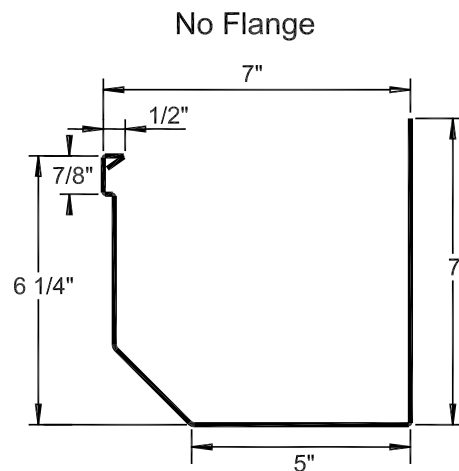

*Specify flange angle between 0° to 20°

*See Reverse for Accessories

 <p>10" X 10" FLAT SHEET FOR END CAP</p>	 <p>DOWNSPOUT - 3" X 4"</p>	 <p>CUSTOM A ELBOW - 3" X 4"</p>	 <p>CUSTOM B ELBOW - 3" X 4"</p>	
 <p>7" HIDDEN HANGER</p>	 <p>DOWNSPOUT - 2" X 3"</p>	 <p>A ELBOW - 2" X 3"</p>	 <p>B ELBOW - 2" X 3"</p>	
 <p>3" X 4" DROP</p>	 <p>2 3/8" DROP</p>	 <p>DOWNSPOUT STRAP 1 1/4" x 20"</p>	 <p>TOUCH UP PAINT Available for 26GA Colors</p>	 <p>FASTENERS RIVETS - 100/bag STITCH SCREWS - 250/bag</p>