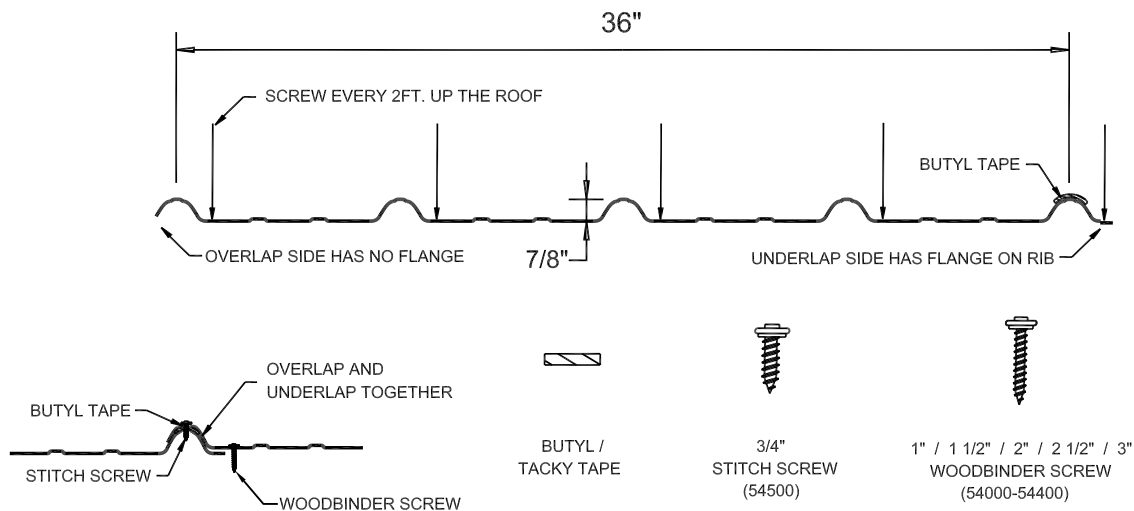

♦ Premium Pricing

Best Rib Panel

PANEL CONNECTION DETAIL

*Roofs with a 3/12 pitch or lower should use Butyl Tape and Stitch Screws for a secure seal

*See Reverse for Trim Profiles

BEST RIB TRIM PROFILES

Custom trims available

* Custom and Stock trims are 10'-3" long unless otherwise specified

* Please present drawings for all custom trims

Trim lengths: 10'-2", 12'-2", 14'-2",
16'-2", 18'-2", 20'-2"

4321 Bolton Rd
Gasport, NY 14067
(716) 772-7029