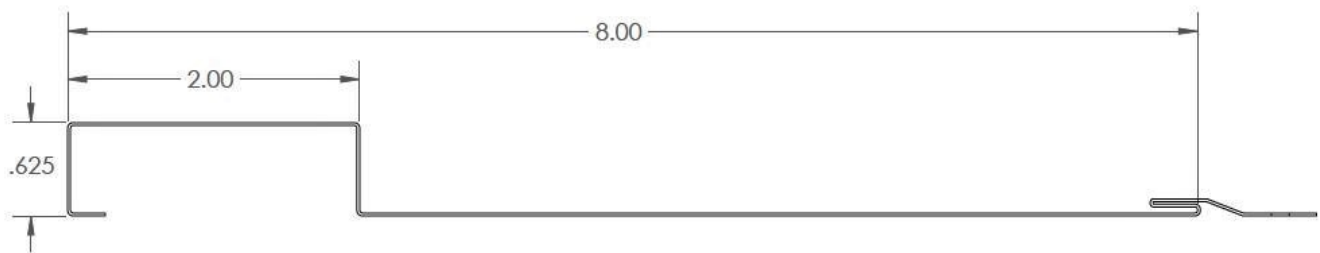

Board & Batten Siding Panel

*For Siding applications only

*8" Standard Coverage

*See Reverse for Trim Profiles

BEST RIB TRIM PROFILES

Custom trims available

* Custom and Stock trims are 10'-3" long unless otherwise specified

* Please present drawings for all custom trims

Trim lengths: 10'-2", 12'-2", 14'-2",
16'-2", 18'-2", 20'-2"

4321 Bolton Rd
Gasport, NY 14067
(716) 772-7029

Check out allmetalworksinc.com for more Best Rib Details