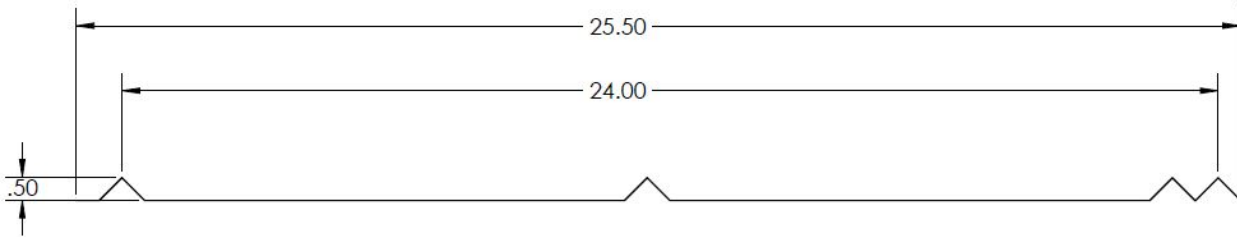

5V Crimp Panel

*See Reverse for Trim Profiles

BEST RIB TRIM PROFILES

Custom trims available

* Custom and Stock trims are 10'-3" long unless otherwise specified

* Please present drawings for all custom trims