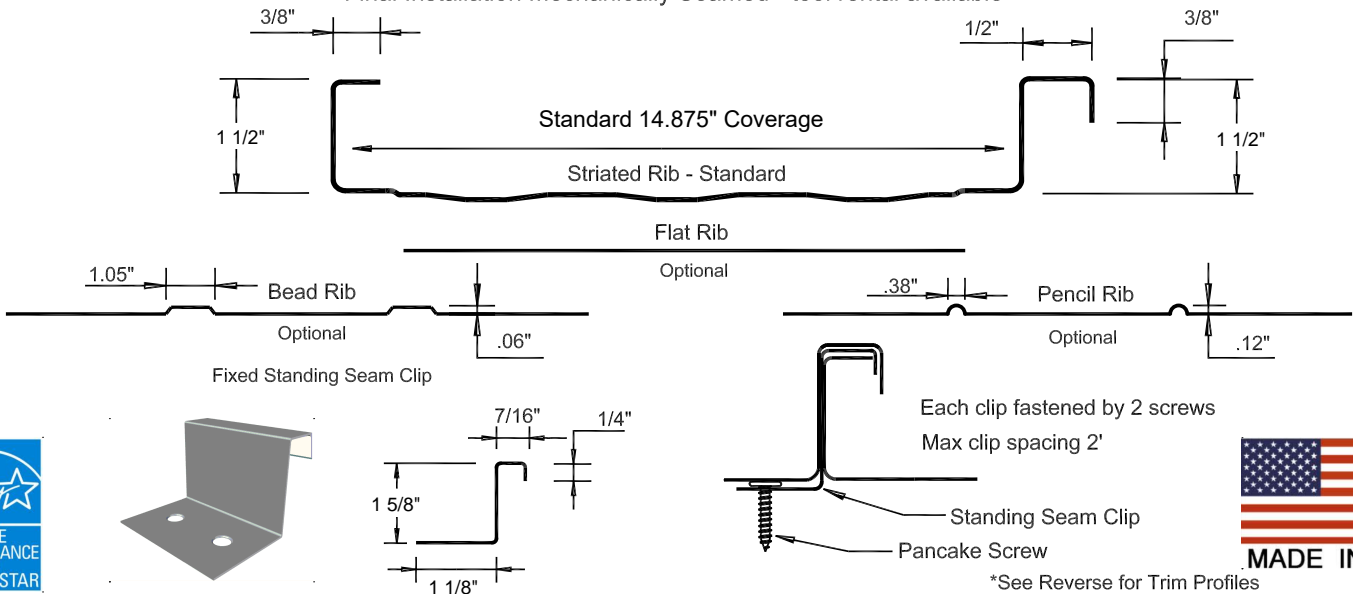

♦ Premium Pricing

1 1/2" SUR-LOK Standing Seam Panel

- * 15" Standard Coverage - also available in 12"-24"
- * Standard Striated Rib - also available in Bead, Pencil and Flat
- * Final Installation Mechanically Seamed - tool rental available

* Trims available to match panel material.
* Stock and Special trims are 10'3" long.
* Please present drawings for all special trims.
inch in girth.